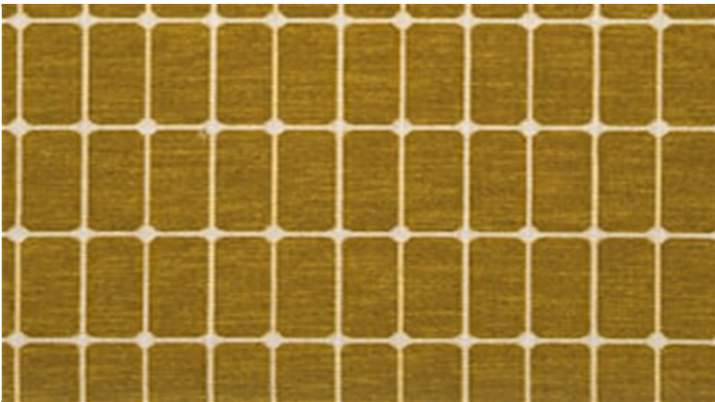

VELVET KIT
Upholstery fabrics

3533

4442

5531

6642

6645

6740

VELVET KIT Upholstery fabrics

Breite: 140 cm
Gewicht: 460 G/M²
Material: Trevira CS 100%

Color fastness:
Against dry rubbing according to EN ISO 105-X12:
- 4-5 (Scale 1-5)
Gegen Licht nach EN ISO 105-B02
- 5-7 (Skala 1-8)
Against wet rubbing according to EN ISO 105-X12:
- 4 (Scale 1-5)