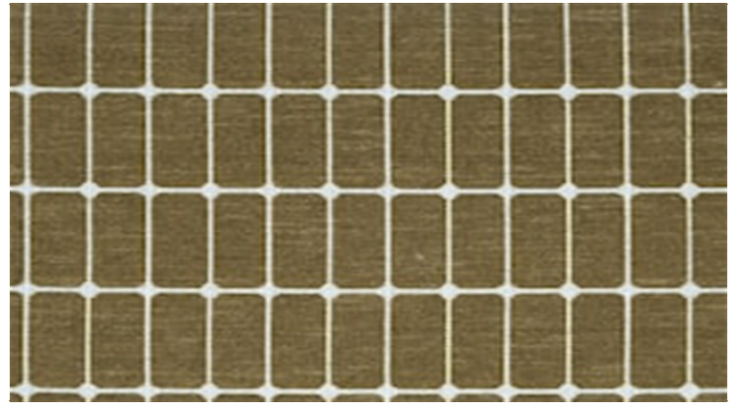

VELVET KIT
Upholstery fabrics

3533

4442

5531

6642

6645

6740

VELVET KIT Upholstery fabrics

Breite: 140 cm
Gewicht: 460 G/M²
Material: Trevira CS 100%

Color fastness:
Against dry rubbing according to EN ISO 105-X12:
- 4-5 (Scale 1-5)
Gegen Licht nach EN ISO 105-B02
- 5-7 (Skala 1-8)
Against wet rubbing according to EN ISO 105-X12:
- 4 (Scale 1-5)