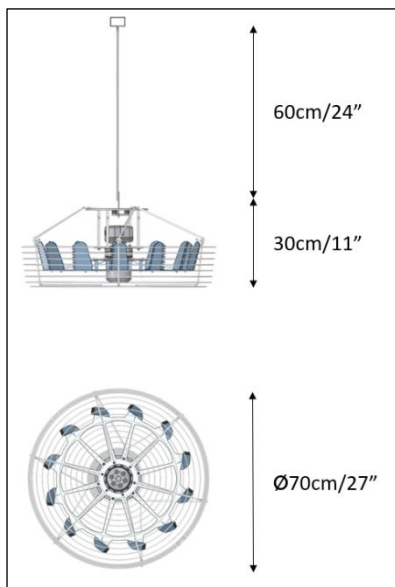

Specifications

Description	BluFan-AC
Line voltage	1~MOT 230V ±10% 50Hz P1 260W 1,2A 1~MOT 230V ±10% 60Hz P1 300W 1,3A
Rated values	IP54 THCL 155
Power connection out	Incl. power cable 2 Meter – Optional Wieland or Angled Euro plug
Terminal box	K05 fixed on motor
Control	On/Off (RPM controllable by power or external controller)
Motor protection	Thermal contact
Min. operating temperature °C	-35

Protection	Incl. basket
Suspension system	Mounting strip and truss bracket
Control area	Each vertical fan has a control area of approx. 256 m ² /2700 ft ²
Weight	6,2 KG / 13.6 lb

RIGHTS Copyright © Hinova, Bleiswijk 2016. All rights reserved.
Names marked with a ® are registered trademarks of Hinova.