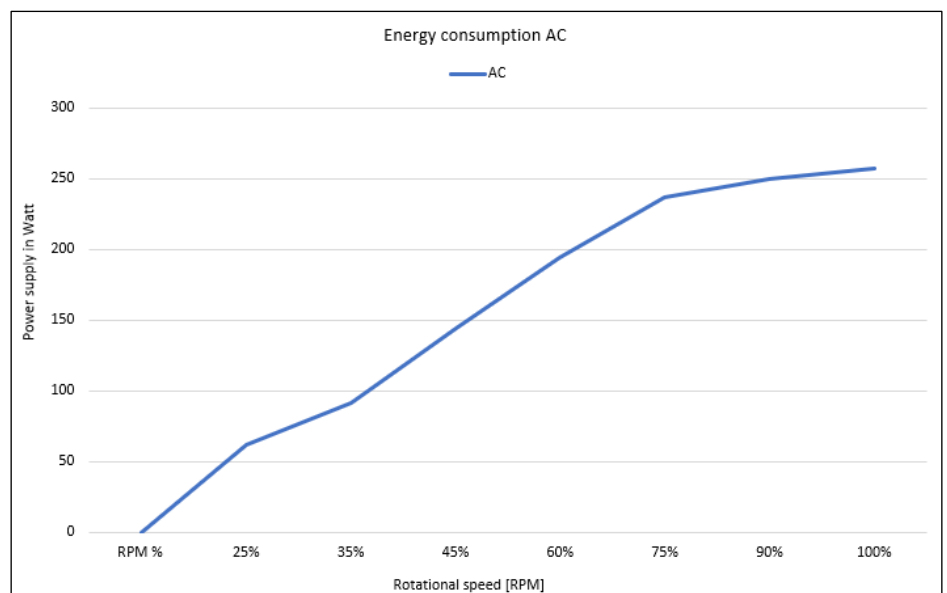

Specifications

Description	BluFan-AC
Line voltage	1~MOT 230V ±10% 50Hz P1 260W 1,2A 1~MOT 230V ±10% 60Hz P1 300W 1,3A
Rated values	IP54 THCL 155
Power connection out	Incl. power cable 2 Meter – Optional Wieland or Angled Euro plug
Terminal box	K05 fixed on motor
Control	On/Off (RPM controllable by power or external controller)
Motor protection	Thermal contact
Min. operating temperature °C	-35

Quality of bearing	Ball bearing with long-time lubrication
Color of rotor	Black
Material rotor	Steel
Quality of blade	Vanes equipped with whisper-quiet technology
Color of blade	Blue
Material blade	Aluminum
Material of construction	Stainless steel / Aluminum
Material of mounting strip	Galvanized steel
Material of bracket	Galvanized steel - white powder coated

Protection	Incl. basket
Suspension system	Mounting strip and truss bracket
Control area	Each vertical fan has a control area of approx. 256 m²/2700 ft²
Weight	6,2 KG / 13.6 lb